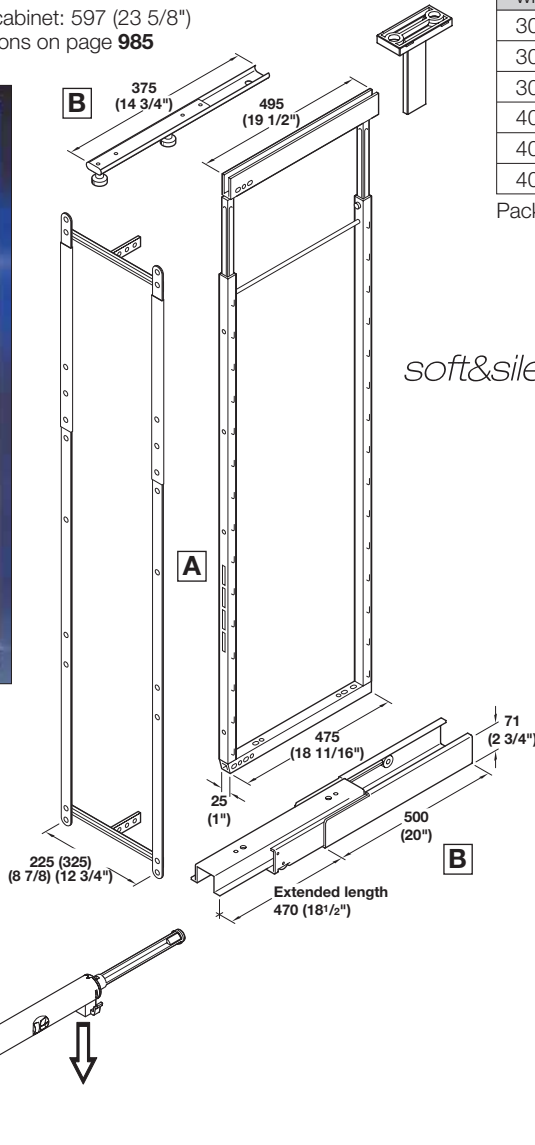

Pantry Organization

Pull-out Unit with Soft & Silent Feature - Kesseböhmer

- Maximum width of cabinet: 597 (23 5/8")
- Storage basket options on page 985

Soft & Silent Feature, for top slide
Clips onto pantry (no tools required)
Material: plastic

Color	Item No.
gray	546.71.970

Packing: 10 pcs.

Soft & Silent Feature, for bottom slide
Material: plastic

Color	Item No.
gray	546.74.792

Packing: 10 pcs.

Dimensions in mm
Inches are approximate

A Full extension pantry frame - height adjustable

Material: steel, epoxy powder-coated

Cabinet width	Installed height	silver RAL 9006	champagne
300 12"	1200-1600 47 1/4"-63"	546.77.220	546.77.420
300 12"	1600-2000 63"-78 3/4"	546.77.240	546.77.440
300 12"	1900-2300 74 3/4"-90 1/2"	546.77.260	546.77.460
400 16"	1200-1600 47 1/4"-63"	546.77.230	546.77.430
400 16"	1600-2000 63"-78 3/4"	546.77.250	546.77.450
400 16"	1900-2300 74 3/4"-90 1/2"	546.77.270	546.77.470

Packing: 1 set (includes front frame, front fixing brackets and center frame)

Extension runner **B must be ordered separately.**

Installed dimensions:

Depth: minimum 500 mm (20")

Width: 260 mm (10 1/4") to 360 mm (14 1/8")